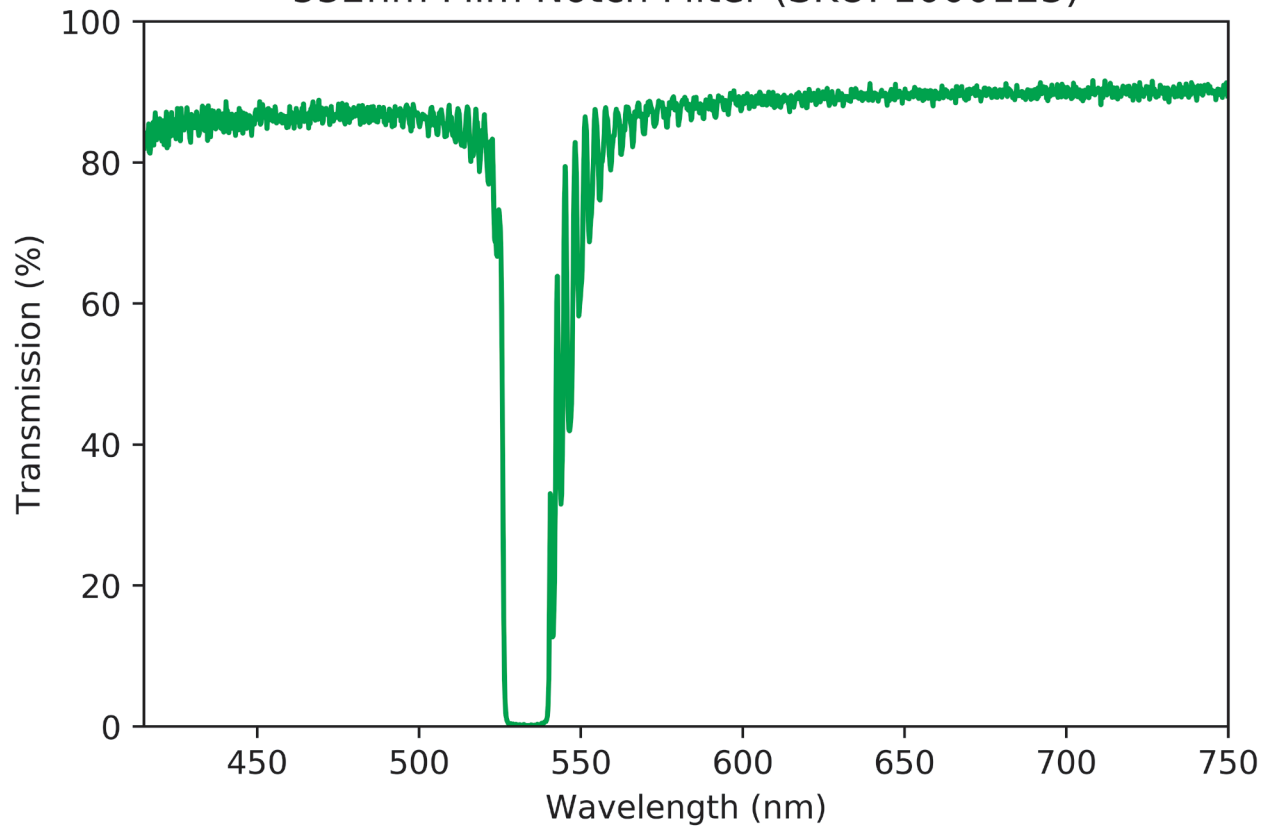

# Transmission Curve

Transmission Curve

FOR REFERENCE ONLY

532nm Film Notch Filter (SKU: 1000123)

**META**<sup>®</sup>  
Go Beyond.