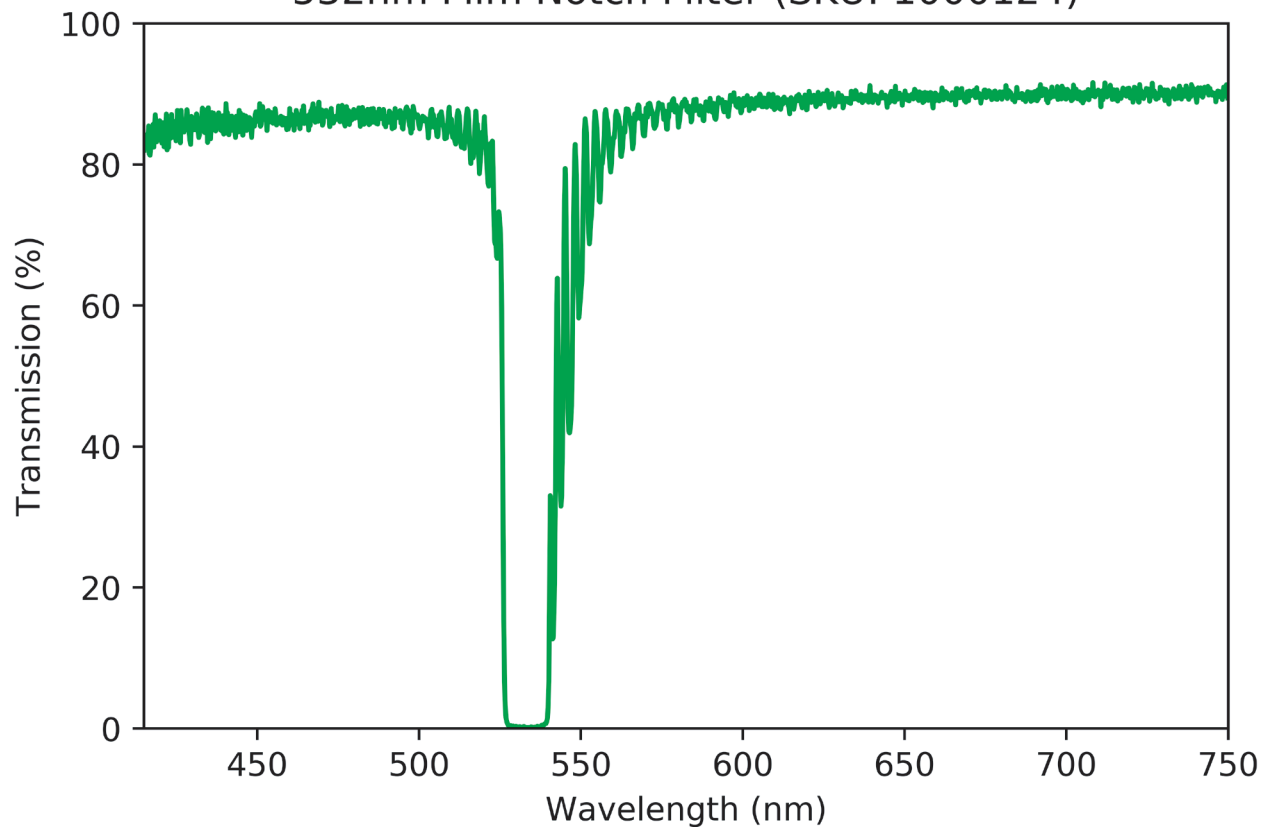

# Transmission Curve

Transmission Curve

FOR REFERENCE ONLY

532nm Film Notch Filter (SKU: 1000124)

**META**<sup>®</sup>  
Go Beyond.