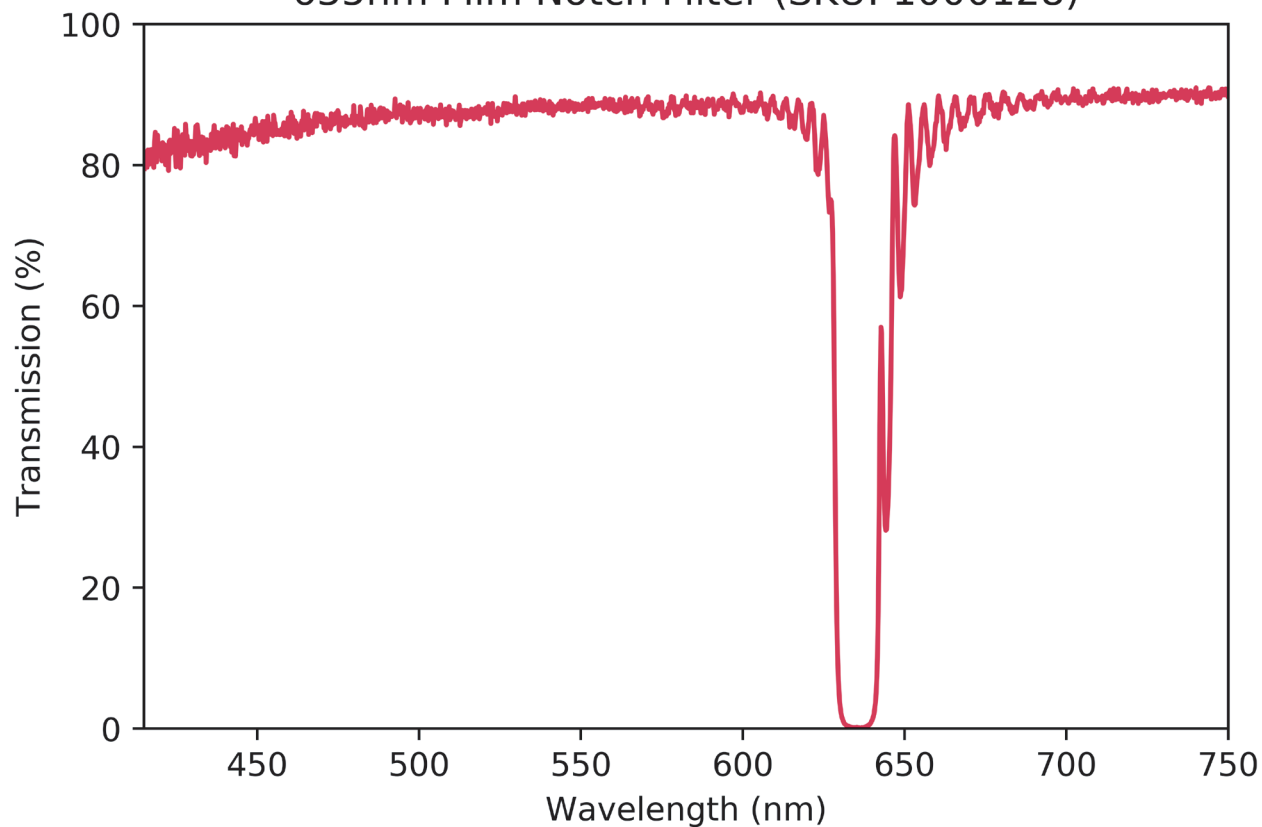

# Transmission Curve

Transmission Curve

FOR REFERENCE ONLY

635nm Film Notch Filter (SKU: 1000128)

**META**<sup>®</sup>  
Go Beyond.