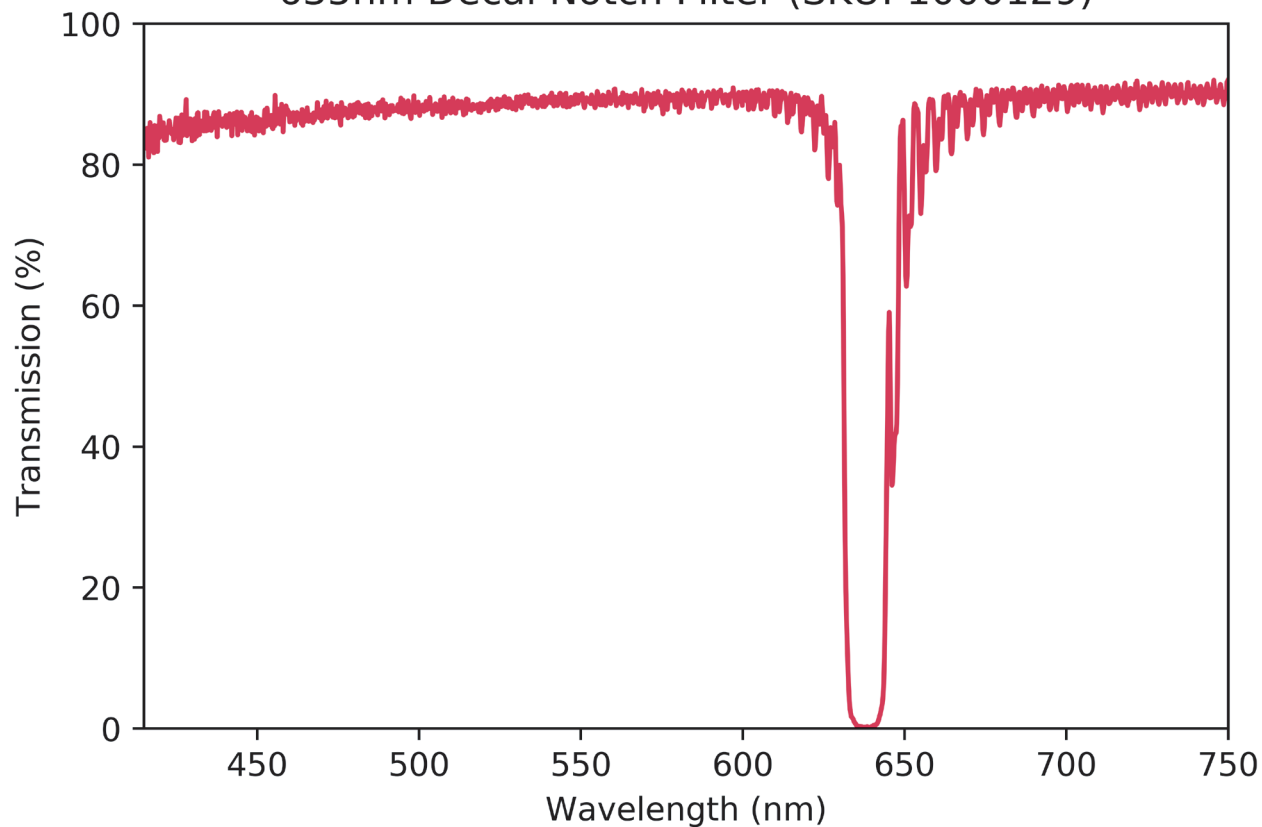

Transmission Curve

Transmission Curve

FOR REFERENCE ONLY

635nm Decal Notch Filter (SKU: 1000129)

Note: Measurement taken from decal notch filter applied to a glass slide without coatings

META[®]
Go Beyond.