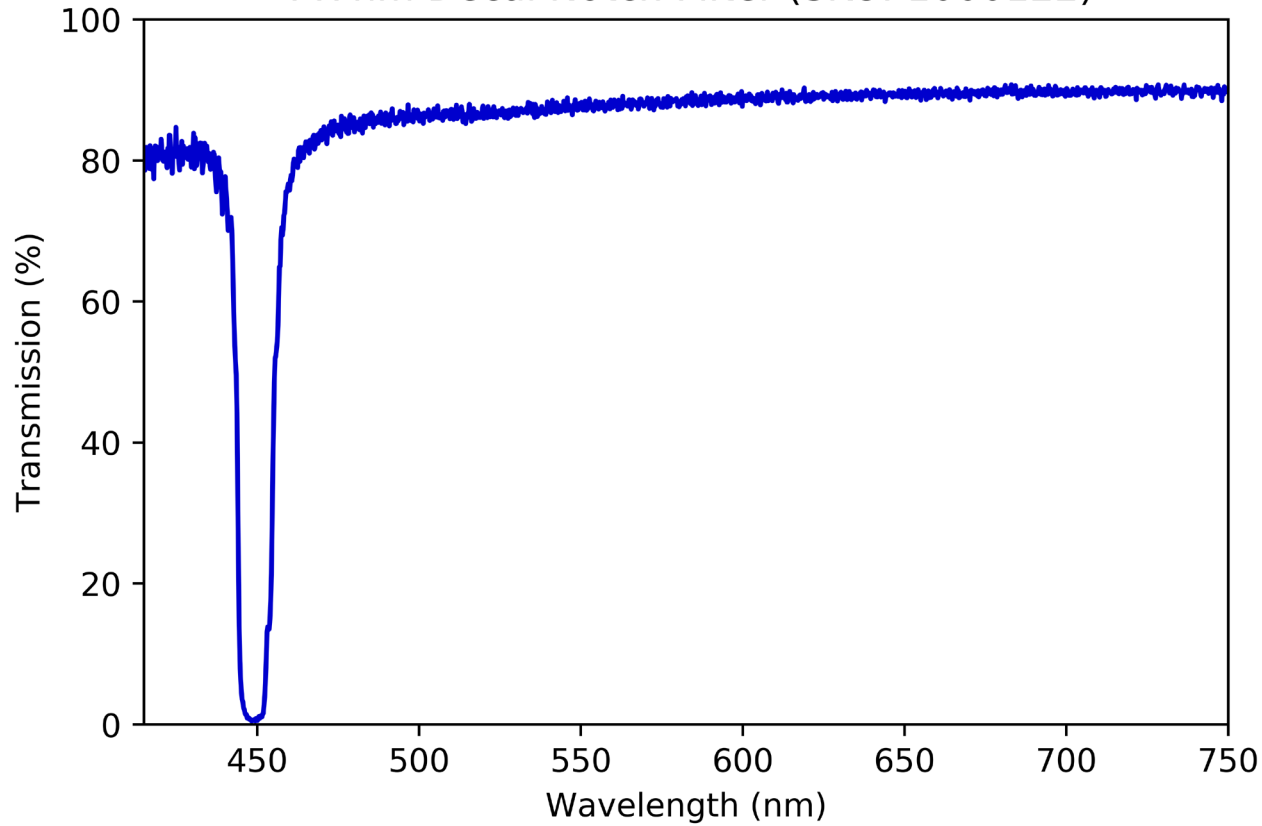

Transmission Curve

Metamaterial Inc. (META)
Canada | USA | UK

Transmission Curve

FOR REFERENCE ONLY

447nm Decal Notch Filter (SKU: 1000122)

Note: Measurement taken from decal notch filter applied to a glass slide without coatings