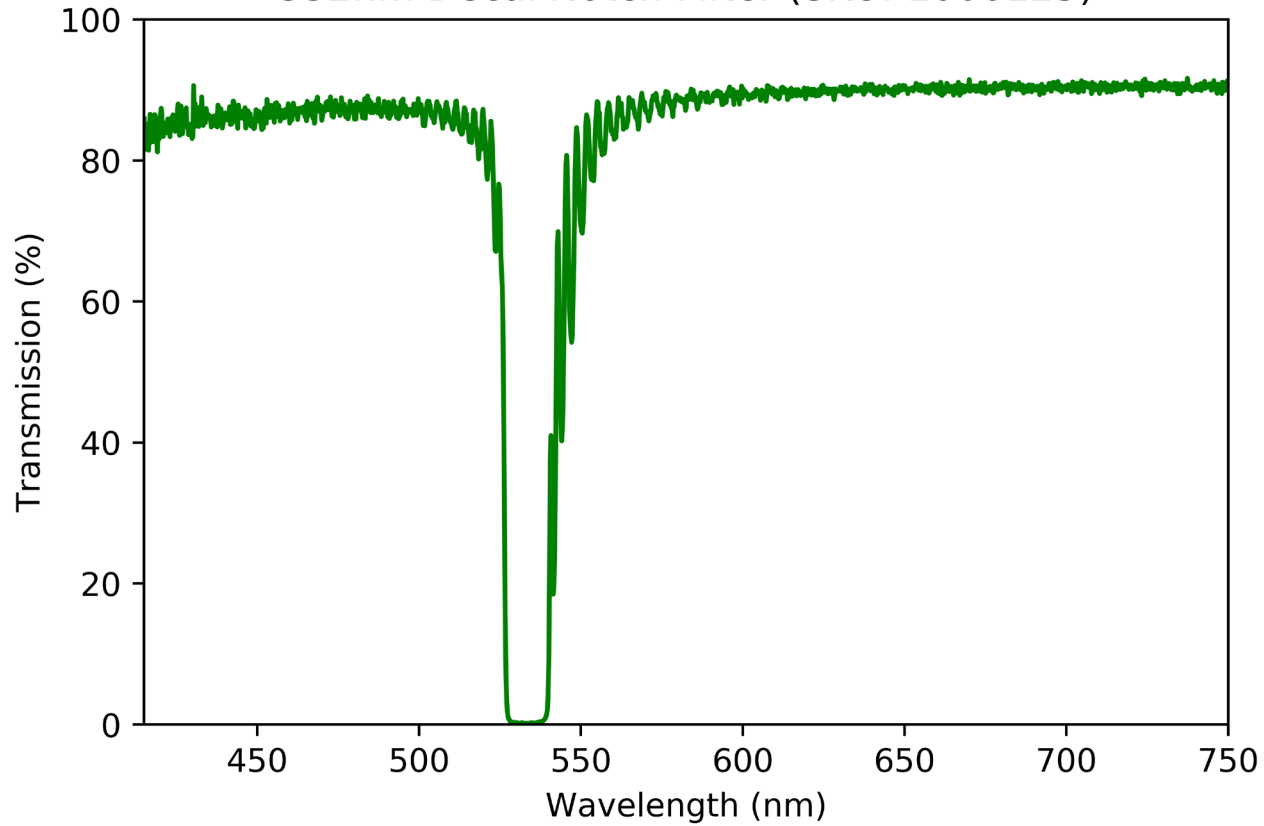

Transmission Curve

Metamaterial Inc. (META)
Canada | USA | UK

Transmission Curve

FOR REFERENCE ONLY

532nm Decal Notch Filter (SKU: 1000125)

Note: Measurement taken from decal notch filter applied to a glass slide without coatings